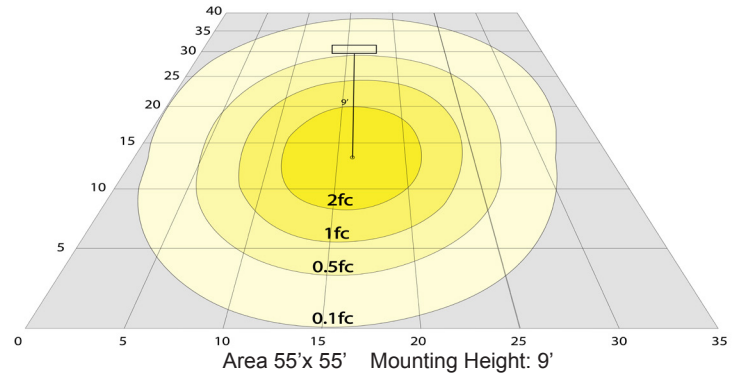

BUD Rating: B1-U3-G1

Other Views:

LVJ-18-MCT5-BK

Side View

Front View

Night View

LVJ-18-MCT5-BN

Side View