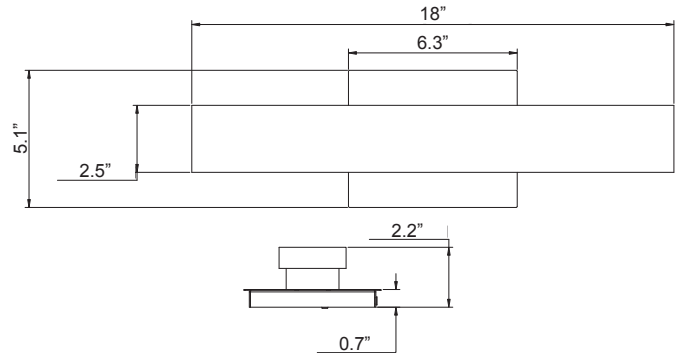

18"(W) x 5.1"(H) x 2.2"(D)

Features

- Corrosion and Heat Resistance Powder Coated
- Finish: Brushed Nickel
- Durable Die-cast Aluminum
- Lens Type: Polycarbonate Lens
- MCT: Multi Color Temperature (Selectable Switch Inside Fixture)

Technical Specifications

Electrical:

- Voltage: 120V AC 50/60Hz
- Wattage: 18W
- Power Factor: >0.95
- Total Harmonic Distortion: ≤ 20 %
- Efficacy: 70 LPW

Mechanical:

- Corrosion and Heat Resistance Powder Coated
- Finish: Brushed Nickel
- Durable Die-cast Aluminum
- Lens Type: Polycarbonate Lens
- IP54, Suitable for Damp Locations
- Operating Temperature: -22°F to 104°F

Lighting:

- Dimming: TRIAC Dimming (Dimmable Down to 5% Compatible with Traic and ELV Dimmers)
- Total Lumens: 1260LM
- Color Temperatures: 2700K/3000K/3500K/4000K/5000K
- Multi-CCT(Selectable Switch Inside Fixture)
- Color Rendering Index: CRI ≥ 90
- 50,000 Hours Rated Life
- 5-Year Warranty
- Beam Angle: 104.8°(H) x 100.5°(V)

Applications:

- Ideal for Office, Retail Store, Showroom, Residential Applications and Damp Environment Lighting Applications

Phone: (877) 805-2252 | Fax: (877) 805-2252
www.westgatemfg.com

WG-05212025