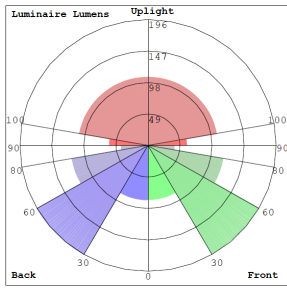

Photometrics: LVJ-18-MCT5

BUD Rating: B1-U3-G1