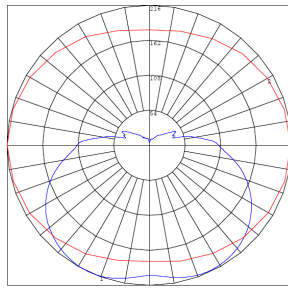

BUD Rating: B1-U3-G1

Other Views:

LVJ-18-MCT5-BK

Side View

Front View

Night View

LVJ-18-MCT5-BN

Side View